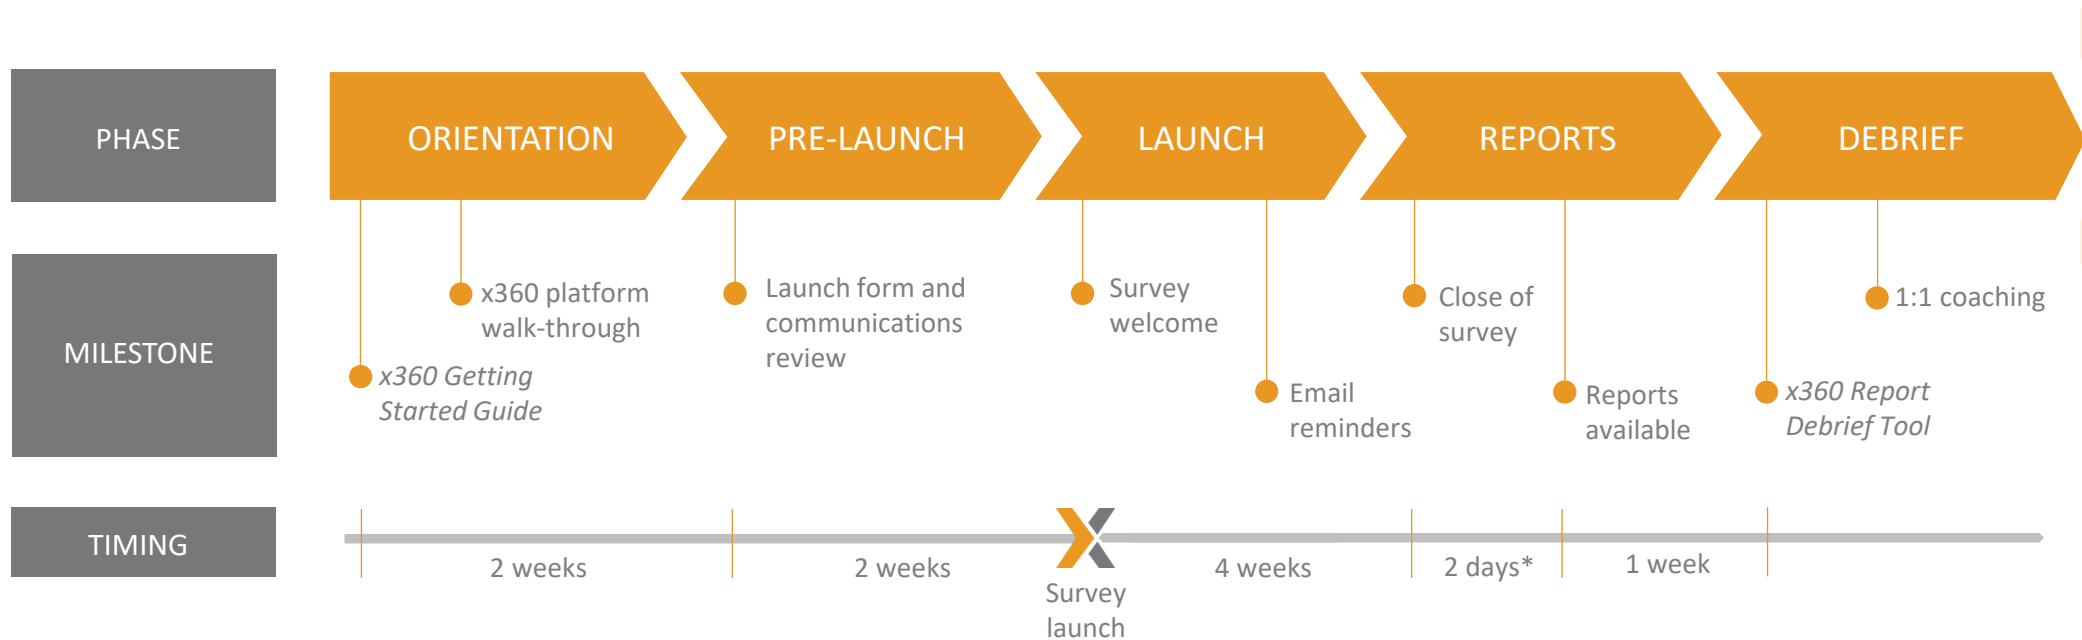

Typical x360 Program Duration (8-10 weeks)

* Two full business days (i.e., a 48-hour period exclusive of weekends and holidays).